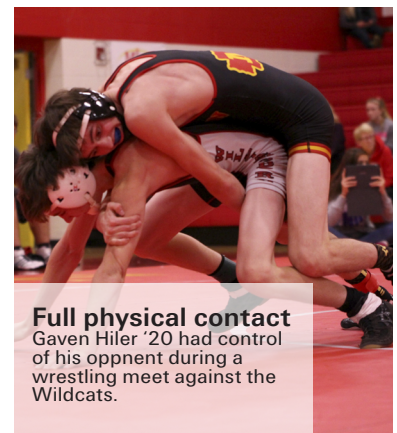

◀◀ 126 L. Kray & A. Noble

BOTTOM
PAGE
EDGE

8

COLOR

Run **Prepare for Submission** for Color ID information.

Page No. 126
(even pages)

YearTech
InDesign CS6
Macintosh

Names of tagged colors should appear in this box.

Edge of page is the inside edge of gray border. Bleed elements should extend to outside edge of gray border. School name and job number should be entered on the master pages.

JOSTENS

Spec. Instr. TCID:PP