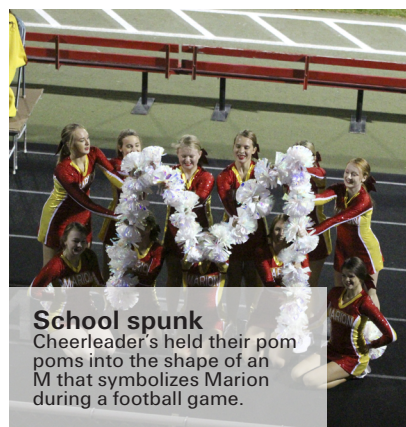

Stalwart defense
Mason Rahe '19 blocked a player on the opposite during the boy's basketball state game.

Clout god
Jacob Shaffer '21 played a trivia game during a pep rally sporting clout goggles.

School spunk
Cheerleader's held their pom poms into the shape of an M that symbolizes Marion during a football game.