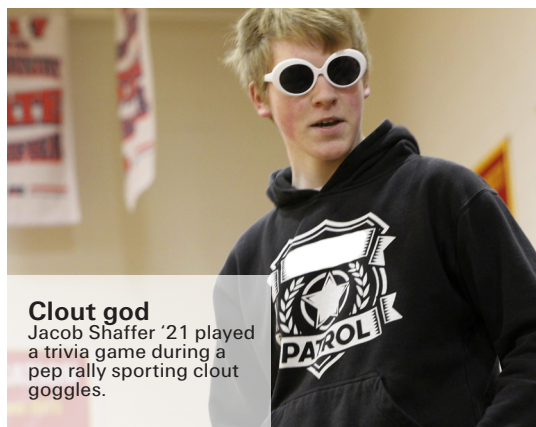

Band team assesmble
The band team plays some music at an assembly during mentor period.

Clout god
Jacob Shaffer '21 played a trivia game during a pep rally sporting clout goggles.