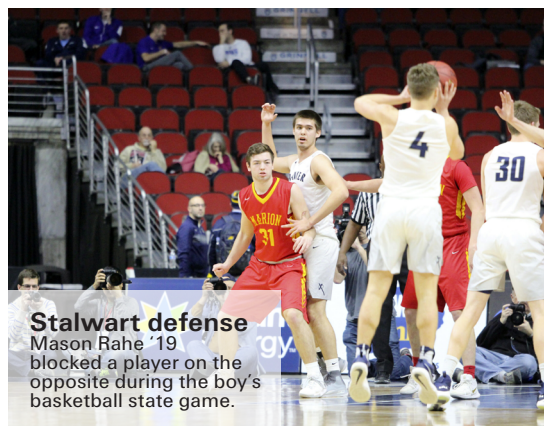

Edge of page is the inside edge of gray border. Bleed elements should extend to outside edge of gray border. School name and job number should be entered on the master pages.

JOSTENS

Spec. Instr. TCID:PP

Pushing the line
Wyatt Cannon, '21', get's off the line of scrimmage during the home match up against Center Point Urbana.

Stalwart defense
Mason Rahe '19 blocked a player on the opposite during the boy's basketball state game.