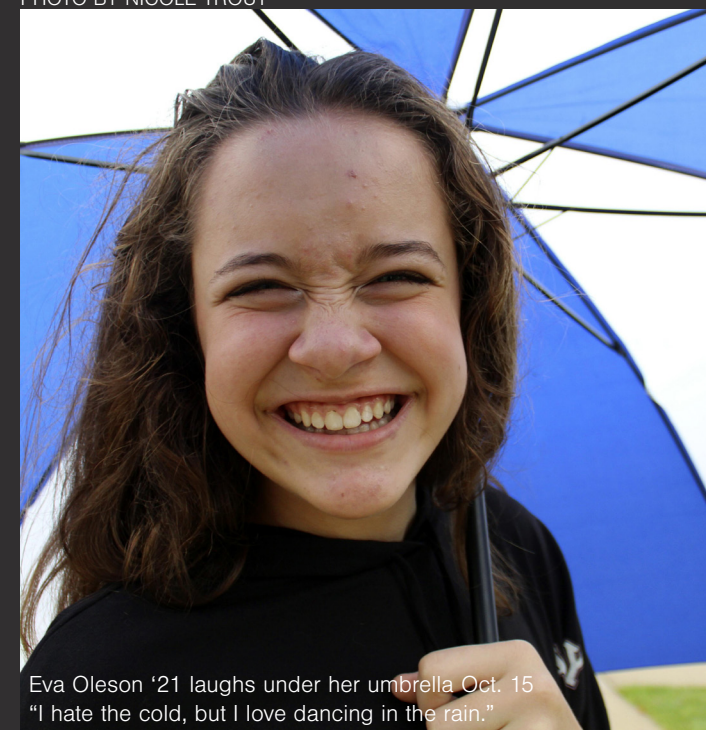

IN THE SPIRIT

With the **BOOT** and **SPIKE** locked in the trophy case for the year, the football and volleyball teams snagged two big victories over City High, continuing a rivalry that has not lost its **EDGE** in **50** years. "The City/**WEST** game is a very emotional and passionate game," wide receiver Traevis Buchanan '18 said. "Both teams want to win for the **CULTURE** and history of their programs." As Homecoming week rolled out, temperatures pushing 90+ degrees forced the cancellation of Powderpuff and Manball. Nevertheless, students and alumni beat the heat Sept. 22 to cheer on the **TROJANS** and celebrate **50** years of memories filled with pure **GOLD**. "The game was incredibly special to me because it was [the seniors'] last Homecoming game," Hannah Luce '18 said. "It really put into perspective how fast high school flies by, and how much we should **CHERISH** every moment."

PHOTO BY PEYTON BRADY

The football team makes their way onto Trojan Field for the first home game Sept. 1.

PHOTO BY NICOLE TROUT

Eva Oleson '21 laughs under her umbrella Oct. 15 "I hate the cold, but I love dancing in the rain."

PHOTO BY PEYTON BRADY

Alex Schwickerath '18 talks to his friends on the sidelines of the game.

PHOTO BY PEYTON BRADY

Joe Westmeyer '19 and Catie Nielsen '18 play musical chairs during the spirit assembly Sept. 22.